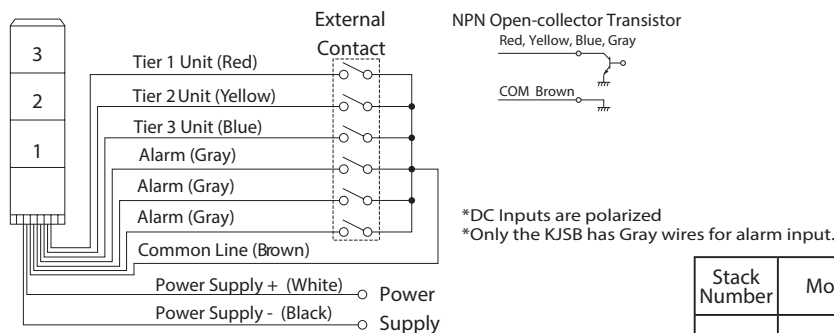

KJS / KJSB

KJS/KJSB

Cube Tower

- Bulb**
- 1** Alarm Sound
- 80** db at 1m (KJSB)
- IP23**
- 82**
- NPN/PNP**
Open-collector

Lightweight Cube Tower featuring a built-in buzzer designed to fit applications for small equipment.

FEATURES

- Built-in Alarm with intermittent buzzer sound and volume of up to 85dB (at 1m).
- Lens is made of superior weather-resistant and light-translucent AS resin.
- Rotating parabolic reflector to enhance visibility from a distance.
- Main body is made of impact and heat resistant ABS resin.
- Available colors are Red, Amber, Green, and Blue.
- Flashing cycle of 160 times/min.
- One spare bulb is included.

How to Order

KJS□-302-RYG

Type	Color
Blank: No Alarm	R: Red
B: With Alarm	Y: Amber
	G: Green
	B: Blue
	(Top to bottom)
Tiers	Rated Voltage
1~3	01: DC 12V
	02: DC 24V
	10: AC 100V
	12: AC 120V
	20: AC 220V

Wiring

Specifications

Stack Number	Model	Rated Voltage	Power Consumption	Flash Rate (fpm)	Bulb	
					Ratings	Repl. No.
1 Tier	KJS KJSB	-101	DC 12V	6W	12V 5W	12
		-102	DC 24V	12W	24V 10W	10
		-110	AC 100V	8W	12V 5W	12
		-112	AC 120V			
		-120	AC 200V			
2 Tiers	KJS KJSB	-201	DC 12V	11W	12V 5W	12
		-202	DC 24V	24W	24V 5W	10
		-210	AC 100V	16W	12V 5W	12
		-212	AC 120V			
		-220	AC 200V			
3 Tiers	KJS KJSB	-301	DC 12V	16W	12V 10W	9
		-302	DC 24V		24V 10W	10
		-310	AC 100V	23W	12V 5W	12
		-312	AC 120V			
		-320	AC 200V			