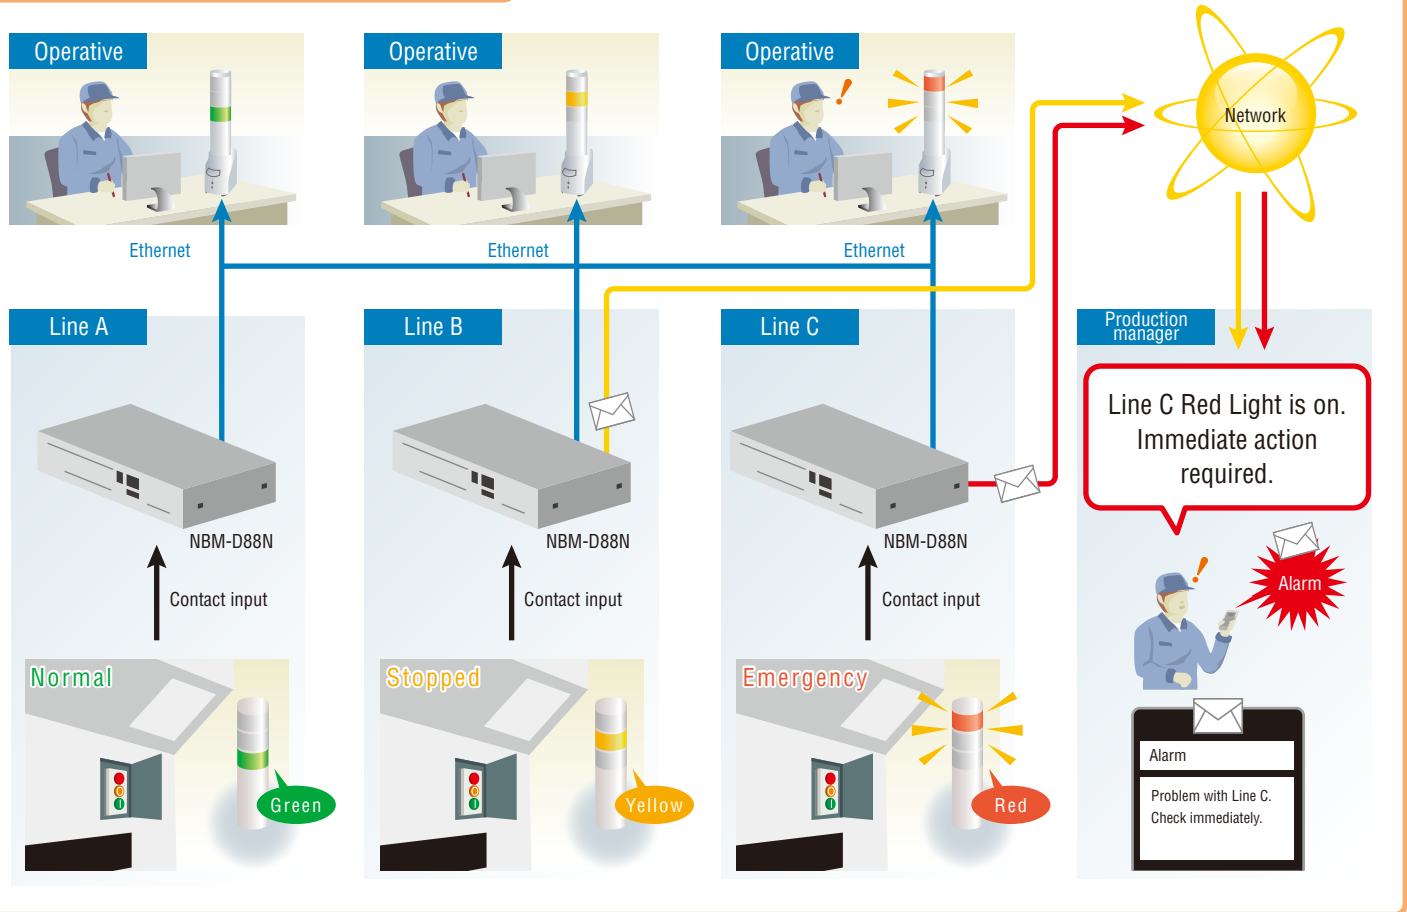

# Remote monitoring reduces loss from stoppages

## Callout Notification System

Retrofit existing equipment easily. Remotely monitor contact information over the network.

Interface Converter NBM-D88N

LAN ↔ Relay

- Get contact inputs → Control network monitoring signal tower over Ethernet
- With email notification feature, you can report to supervisors in charge, even at night

Network Monitoring Signal Tower - NH Series

Signal Tower ↔ LAN

- Compatible with a wide range of protocols such as SMTP, SNMP, RSH
- Notify receipt of TRAP and commands from NBM with visual and audible alerts