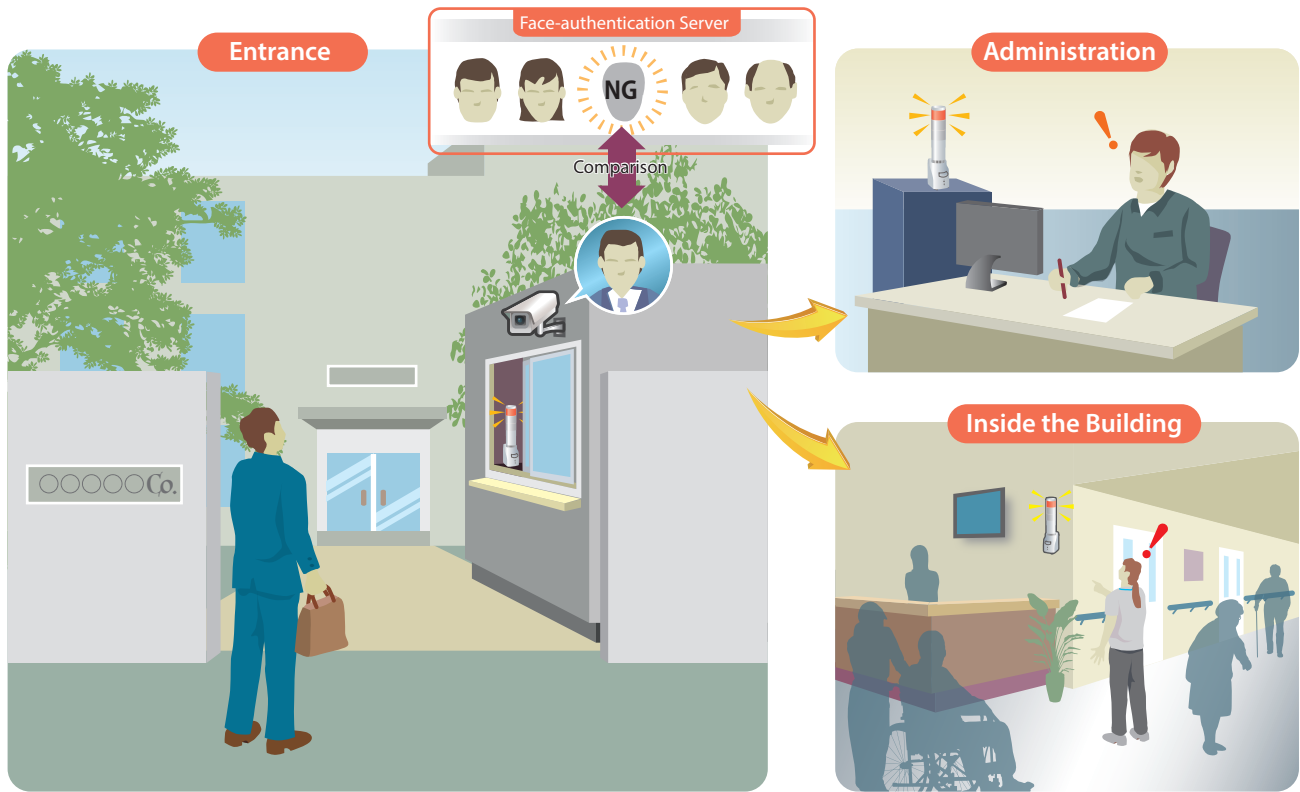

## Ideal for preventing scams!

### Face Authentication System Utilization

#### Before Implementing

It was not reliable to distinguish between authorized and unauthorized personnel.  
Even with a camera installed, verification could happen only after something occurred.

#### After Implementing

By registering facial ID, the lamp would turn green or red at the entrance in order to prevent scams by identifying on the spot whether it was a registrant or not.