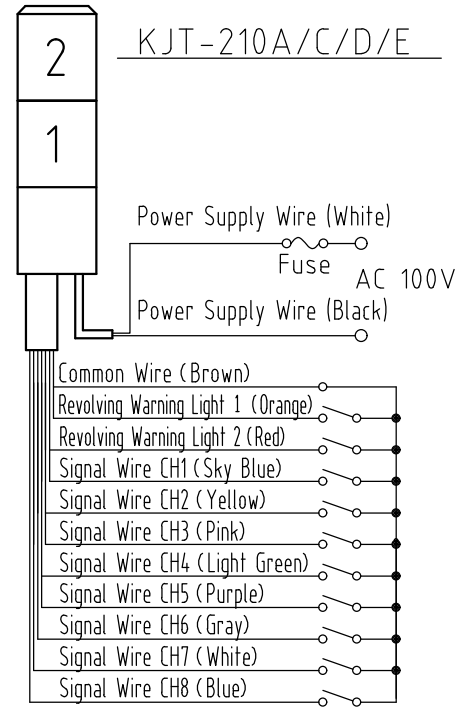

Fuse
250V 0.5A

Signal Wire Contact Capacity	
Current Capacity	10mA or more
Withstand Voltage	27VDC or more
Leakage Current	0.1mA or less
On Voltage (Vsat)	1V or less

Wiring Diagram