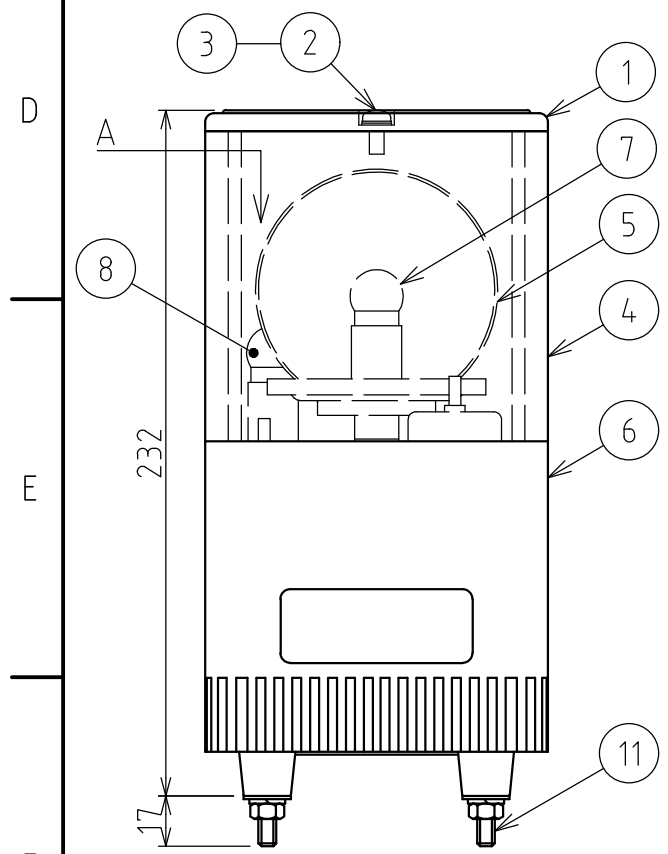

### Wiring Diagram

11	Mounting Screw	4	M6X35,MFZn-C		
10	Signal Wire	1	UL1007 AWG22		
9	Power Supply Wire	1	VCT 0.75mm <sup>2</sup> x2C		
8	Spare Bulb	1	12V5W G18/BA15S		
7	Bulb	1~3	12V5W G18/BA15S		
6	Case	1	ABS		
5	Reflector	1~3	PC / Aluminum Vacuum Evaporation		
4	Globe	1~3	Acrylic Globe	Red, Yellow, Green, Blue	
3	Rubber Washer	1	NBR		
2	Cover Mounting Screw	1	M5X12,MBNi		
1	Head Cover	1	ABS	Light Gray	
番号 No.	部品名 Part Name	品目コード Part No.	数量 Qty.	材料 & 寸法 & 処理 Material & Size & Finish	記事 Remarks