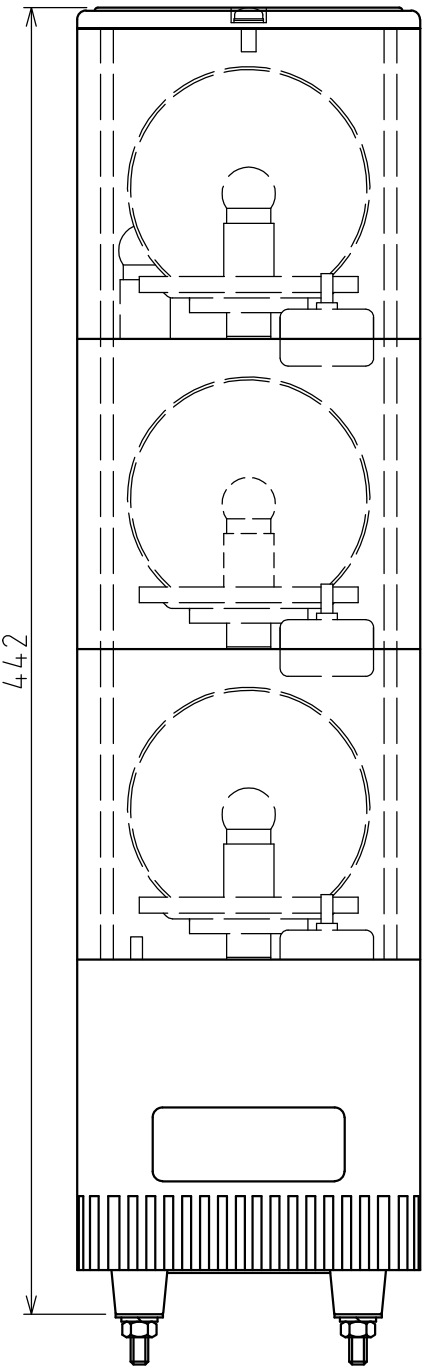

### Wiring Diagram

11	Mounting Screw	4	M6X35,MFZn-C		
10	Signal Wire	1	UL1007 AWG22		
9	Power Supply Wire	1	VCT 0.75mm <sup>2</sup> x2C		
8	Spare Bulb	1	12V5W G18/BA15S		
7	Bulb	1~3	12V5W G18/BA15S		
6	Case	1	ABS		
5	Reflector	1~3	PC / Aluminum Vacuum Evaporation		
4	Globe	1~3	Acrylic Globe	Red, Yellow, Green, Blue	
3	Rubber Washer	1	NBR		
2	Cover Mounting Screw	1	M5X12,MBNi		
1	Head Cover	1	ABS	Light Gray	
番号 No.	部品名 Part Name	品目コード Part No.	数量 Qty.	材料 & 寸法 & 処理 Material & Size & Finish	記事 Remarks