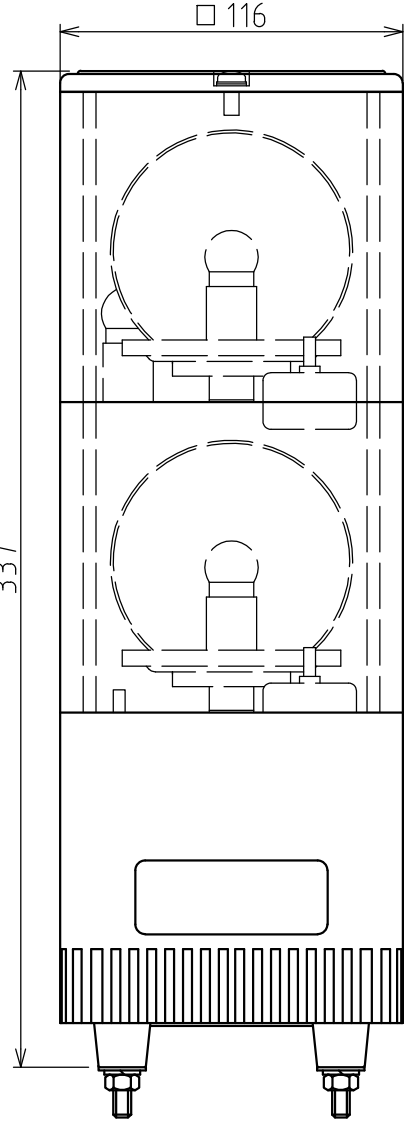

### Wiring Diagram

11	Mounting Screw	4	M6X35,MFZn-C		
10	Signal Wire	1	UL1007 AWG22		
9	Power Supply Wire	1	VCT 0.75mm <sup>2</sup> x2C		
8	Spare Bulb	1	12V5W G18/BA15S		
7	Bulb	1~3	12V5W G18/BA15S		
6	Case	1	ABS		
5	Reflector	1~3	PC / Aluminum Vacuum Evaporation		
4	Globe	1~3	Acrylic Globe	Red, Yellow, Green, Blue	
3	Rubber Washer	1	NBR		
2	Cover Mounting Screw	1	M5X12,MBNi		
1	Head Cover	1	ABS	Light Gray	
番号 No.	部品名 Part Name	品目コード Part No.	数量 Qty.	材料 & 寸法 & 処理 Material & Size & Finish	記事 Remarks