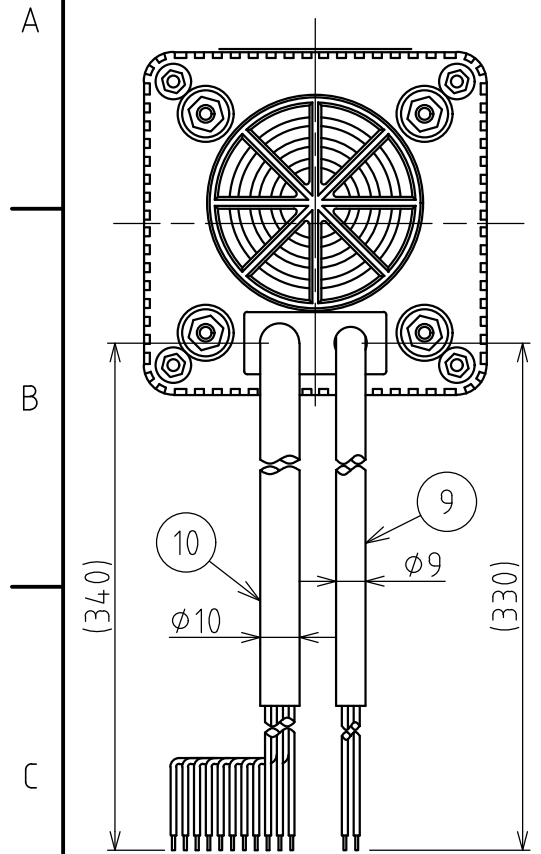

Fuse
250V 0.5A

Signal Wire Contact Capacity	
Current Capacity	10mA or more
Withstand Voltage	27VDC or more
Leakage Current	0.1mA or less
On Voltage (Vsat)	1V or less

Wiring Diagram