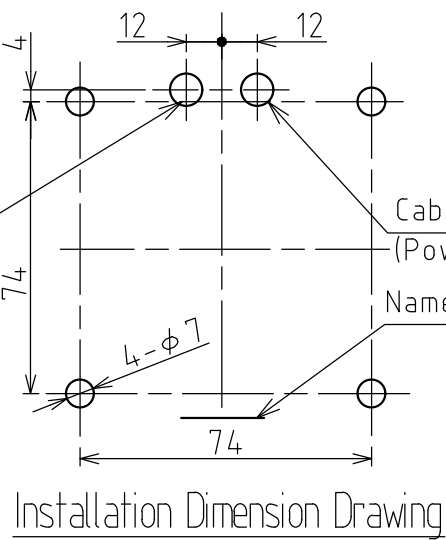

Fuse
250V 0.5A

Signal Wire Contact Capacity	
Current Capacity	10mA or more
Withstand Voltage	27VDC or more
Leakage Current	0.1mA or less
On Voltage (Vsat)	1V or less

Wiring Diagram