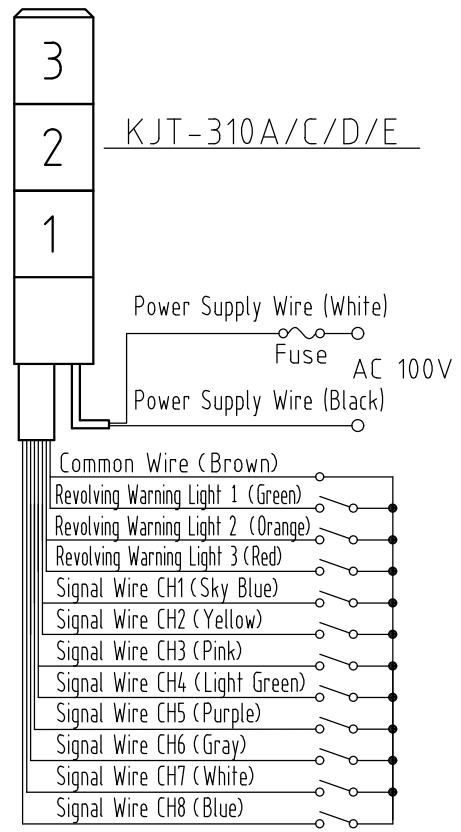

Fuse
250V 0.5A

Signal Wire Contact Capacity	
Current Capacity	10mA or more
Withstand Voltage	27VDC or more
Leakage Current	0.1mA or less
On Voltage (Vsat)	1V or less

Wiring Diagram