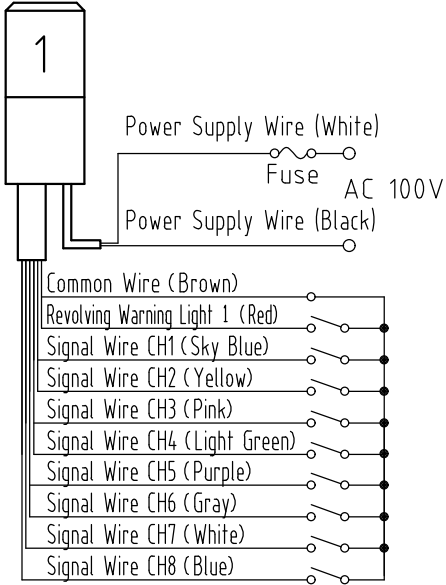

Fuse
250V 0.5A

Signal Wire Contact Capacity	
Current Capacity	10mA or more
Withstand Voltage	27VDC or more
Leakage Current	0.1mA or less
On Voltage (Vsat)	1V or less

Wiring Diagram