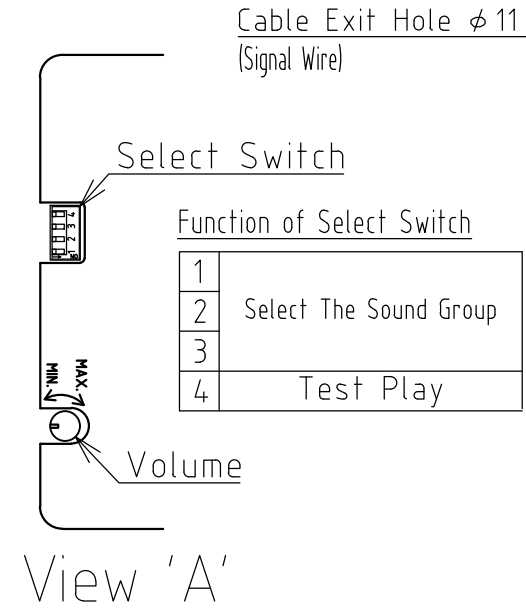

Fuse
250V 0.5A

Signal Wire Contact Capacity	
Current Capacity	10mA or more
Withstand Voltage	27VDC or more
Leakage Current	0.1mA or less
On Voltage (Vsat)	1V or less

Wiring Diagram