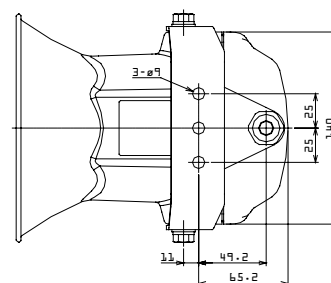

Recommended Fuse	
Rated Voltage	250V
Rated Current	1A
Fuse Type	Standard

Maximum Inrush Current	
EH-M1	12.5A
EH-M2	23.0A
EH-M3	45.0A

Dimensions (Unit: mm)

Front View

Side View

Underside View

Melody List

Type A (Japan Only)			
Beep (slow intermittent)	Stutter (rapid intermittent)	Bell (clear high-pitch)	Yelp (rapid siren)
Rapid HI-Lo	Melody Chime	Synthesized Piano	Synthesized Bell
Stutter + Bell	Synthesized Melody	Chime	Call Sign
Fur Elise	Maiden's Prayer	Bach Minuet in Gmaj	Annie Laurie
London Bridge is falling down	Hol-di-ri-Dia	Mary had a little Lamb	Camptown Races
Cuckoo Song	Village Blacksmith	On the Bridge of Avignon	Daydream Believer
Amaryllis	Mozart Symphony No. 40	Quiet Lakeside	Ich bin ein Musikante
Spanish Romance	Katyusha	Grandfather's Clock	Ave Maria