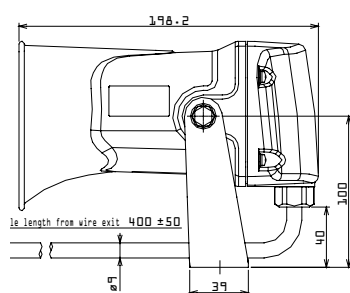

Recommended Fuse	
Rated Voltage	250V
Rated Current	1A
Fuse Type	Standard

Maximum Inrush Current	
EH-M1	12.5A
EH-M2	23.0A
EH-M3	45.0A

Dimensions (Unit: mm)

Front View

Side View

Underside View

Melody List

Type A (Japan Only)			
Beep (slow intermittent)	Stutter (rapid intermittent)	Bell (clear high-pitch)	Yelp (rapid siren)
Rapid HI-Lo	Melody Chime	Synthesized Piano	Synthesized Bell
Stutter + Bell	Synthesized Melody	Chime	Call Sign
Fur Elise	Maiden's Prayer	Bach Minuet in Gmaj	Annie Laurie
London Bridge is falling down	Hol-di-ri-Dia	Mary had a little Lamb	Camptown Races
Cuckoo Song	Village Blacksmith	On the Bridge of Avignon	Daydream Believer
Amaryllis	Mozart Symphony No. 40	Quiet Lakeside	Ich bin ein Musikante
Spanish Romance	Katyusha	Grandfather's Clock	Ave Maria