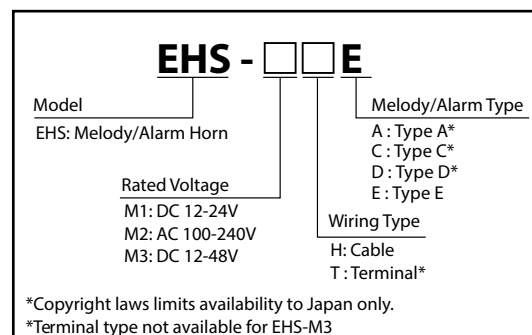

How to Order

Specifications

EHS

Model	Rated Voltage	Voltage Range	Power Consumption	Sound Pressure	Operating Temperature Range	No. of Playback Messages	Protection Rating	Wiring Type	Mass	
EHS- M1H	DC 12 - 24V	DC 10.8V to 35V	5.0W (DC24V NPN, Non-voltage Contact)	Alarm: Max. 110dB (at 1m)	-20°C to +50°C (85% RH or less)	Bit Input: 8 Binary Input: 32	IP65	Cable	1.25kg	
EHS- M1T			5.9W (DC24V PNP, Voltage Contact)					Terminal		
EHS- M3H	DC 12 - 48V	DC 10V to 60V	5.1W (DC48V NPN, Non-voltage Contact)					Cable	1.15kg	
EHS- M2H			6.9W (AC240V NPN, Non-voltage Contact)							Cable
EHS- M2T	AC 100 - 240V	AC 90V to 264V	6.9W (AC240V NPN, Non-voltage Contact)	Terminal	1.25kg					

Notes:

- The sound pressure level is based on measurements under controlled conditions (voice-synthesized 1 kHz sine wave played back from a distance of 1 meter), therefore the surrounding environmental conditions and message content will result in different values for the sound pressure level.
- Even when starting two or more units simultaneously, a lag will occur during message playback.
- MPEG Layer-3 audio coding technology licensed from Fraunhofer IIS and Thompson Licensing