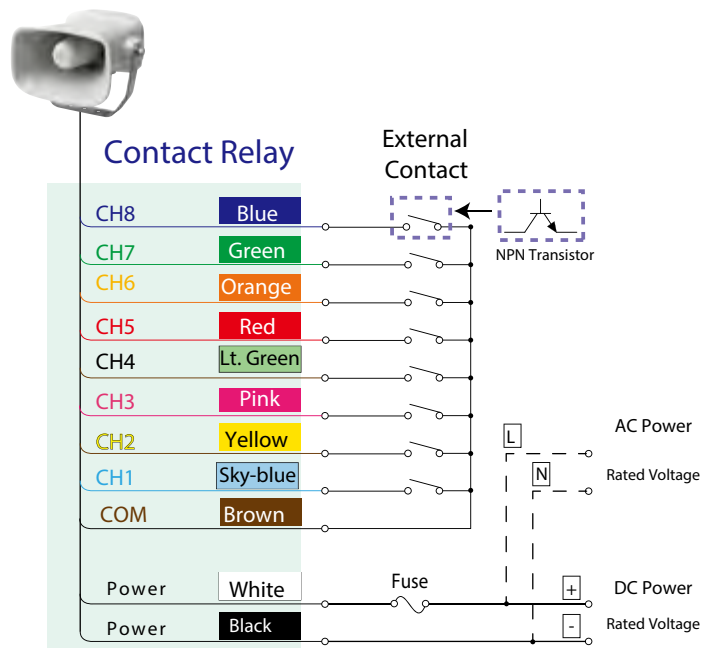

Wiring

Non-voltage (NPN) Wiring