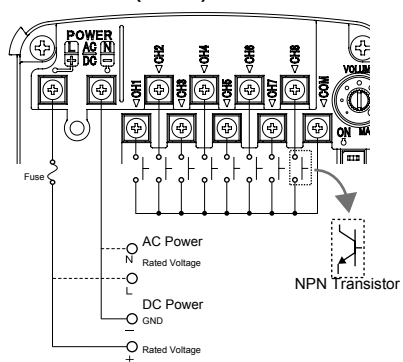

Wiring

Non-voltage (NPN) Wiring

PNP Wiring

Terminal (NPN)

Terminal (PNP)

Transistor Capacity (NPN & PNP)	
Current Capacity	$I_c \geq 15\text{mA}$
Current Leakage	$I_L \leq 0.1\text{mA}$
Withstand Voltage	$V_c \geq 35\text{V}$
ON Voltage (V_{sat})	Less than 1V

Recommended Fuse	
Rated Voltage	250V
Rated Current	1A
Fuse Type	Standard

Maximum Inrush Current	
EH-M1	12.5A
EH-M2	23.0A
EH-M3	45.0A

Dimensions (Unit: mm)

Front View

Side View

Underside View

Melody List

Type A (Japan Only)			
Beep (slow intermittent)	Stutter (rapid intermittent)	Bell (clear high-pitch)	Yelp (rapid siren)
Rapid HI-Lo	Melody Chime	Synthesized Piano	Synthesized Bell
Stutter + Bell	Synthesized Melody	Chime	Call Sign
Fur Elise	Maiden's Prayer	Bach Minuet in Gmaj	Annie Laurie
London Bridge is falling down	Hol-di-ri-Dia	Mary had a little Lamb	Camptown Races
Cuckoo Song	Village Blacksmith	On the Bridge of Avignon	Daydream Believer
Amaryllis	Mozart Symphony No. 40	Quiet Lakeside	Ich bin ein Musikante
Spanish Romance	Katyusha	Grandfather's Clock	Ave Maria