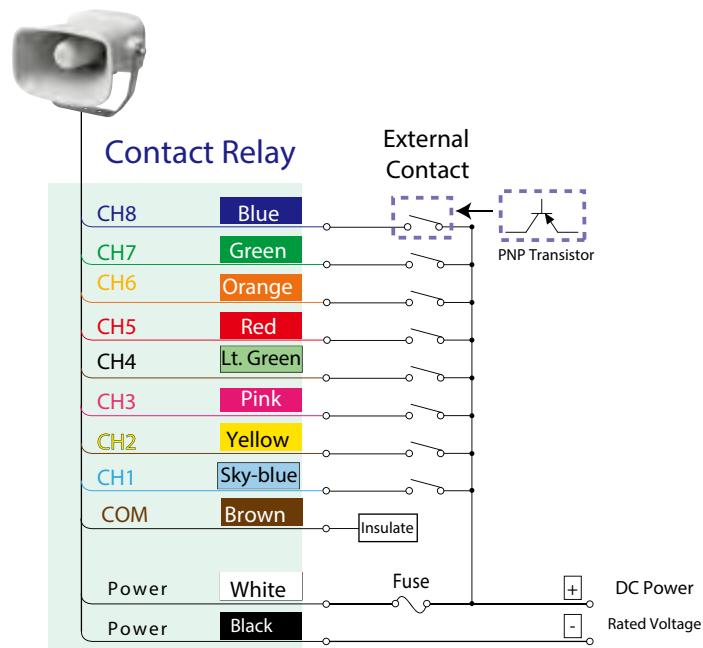

Terminal

Exceptional Sound Quality Field Programmable Melody/Alarm Horn

FEATURES

- EHS comes with 32 preloaded melody and alarm sounds with adjustable volume up to 110dB (at 1m).
- Ideal for plant-wide notification, public address and process control.
- Robust, indoor and outdoor use with vibration resistance up to 4.5G.
- Protection Rating of IP65.
- UL464, CSA-C22.2 NO.205-M1983, FCC Part 15 Subpart B Class 4.
- CE, RoHS Compliant (EHS-M1 Only).

Notes:

- The sound pressure level is based on measurements under controlled conditions (voice-synthesized 1 kHz sine wave played back from a distance of 1 meter), therefore the surrounding environmental conditions and message content will result in different values for the sound pressure level.
- Even when starting two or more units simultaneously, a lag will occur during message playback.
- MPEG Layer-3 audio coding technology licensed from Fraunhofer IIS and Thompson Licensing

Wiring

Non-voltage (NPN) Wiring

PNP Wiring

Terminal (NPN)

Terminal (PNP)

Transistor Capacity (NPN & PNP)	
Current Capacity	$I_c \geq 15\text{mA}$
Current Leakage	$I_L \leq 0.1\text{mA}$
Withstand Voltage	$V_c \geq 35\text{V}$
ON Voltage (V_{sat})	Less than 1V

Recommended Fuse	
Rated Voltage	250V
Rated Current	1A
Fuse Type	Standard

Maximum Inrush Current	
EH-M1	12.5A
EH-M2	23.0A
EH-M3	45.0A

Dimensions (Unit: mm)

Front View

Side View

Underside View

Melody List

Type A (Japan Only)			
Beep (slow intermittent)	Stutter (rapid intermittent)	Bell (clear high-pitch)	Yelp (rapid siren)
Rapid HI-Lo	Melody Chime	Synthesized Piano	Synthesized Bell
Stutter + Bell	Synthesized Melody	Chime	Call Sign
Fur Elise	Maiden's Prayer	Bach Minuet in Gmaj	Annie Laurie
London Bridge is falling down	Hol-di-ri-Dia	Mary had a little Lamb	Camptown Races
Cuckoo Song	Village Blacksmith	On the Bridge of Avignon	Daydream Believer
Amaryllis	Mozart Symphony No. 40	Quiet Lakeside	Ich bin ein Musikante
Spanish Romance	Katyusha	Grandfather's Clock	Ave Maria