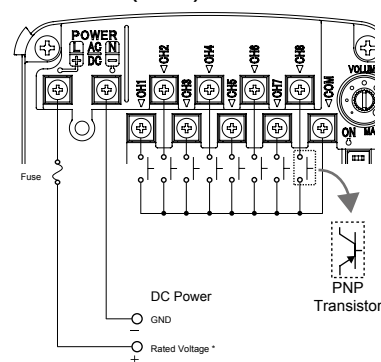

Wiring

Non-voltage (NPN) Wiring

PNP Wiring

Terminal (NPN)

Terminal (PNP)

Transistor Capacity (NPN & PNP)	
Current Capacity	$I_c \geq 15\text{mA}$
Current Leakage	$I_L \leq 0.1\text{mA}$
Withstand Voltage	$V_c \geq 35\text{V}$
ON Voltage (V_{sat})	Less than 1V

Recommended Fuse	
Rated Voltage	250V
Rated Current	1A
Fuse Type	Standard

Maximum Inrush Current	
EH-M1	12.5A
EH-M2	23.0A
EH-M3	45.0A

Dimensions (Unit: mm)

Front View

Side View

Underside View

Melody List

Type A (Japan Only)			
Beep (slow intermittent)	Stutter (rapid intermittent)	Bell (clear high-pitch)	Yelp (rapid siren)
Rapid HI-Lo	Melody Chime	Synthesized Piano	Synthesized Bell
Stutter + Bell	Synthesized Melody	Chime	Call Sign
Fur Elise	Maiden's Prayer	Bach Minuet in Gmaj	Annie Laurie
London Bridge is falling down	Hol-di-ri-Dia	Mary had a little Lamb	Camptown Races
Cuckoo Song	Village Blacksmith	On the Bridge of Avignon	Daydream Believer
Amaryllis	Mozart Symphony No. 40	Quiet Lakeside	Ich bin ein Musikante
Spanish Romance	Katyusha	Grandfather's Clock	Ave Maria