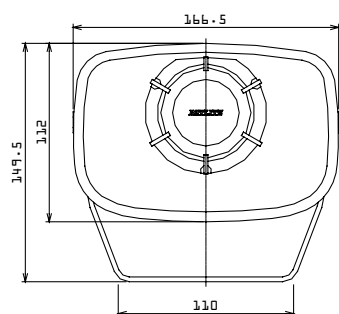

Dimensions (Unit: mm)

Front View