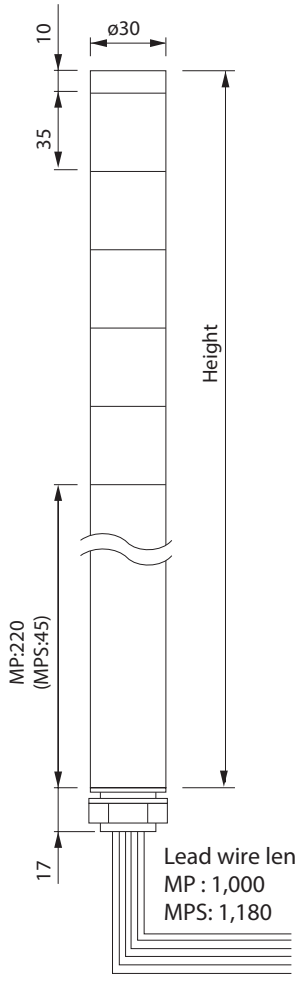

MP/MPS

Signal Tower

- LED
- IP65
- Ø30
- Cable
- NPN/PNP
Open-collector

MPS

MP

Super slim 30mm silver body Signal Tower, ideal for small devices.

FEATURES

- PATLITE's exclusive hybrid prism-cut lens designed for enhanced visibility from any direction and distance.
- Double-insulated construction for enhanced durability and safety in the work environment.
- Direct mount installation with just a single hole.
- Interchangeable Modules need no re-wiring, even after installation.
- Main body is constructed of superior impact and heat resistant ABS resin.
- Lens is made of superior weather resistant and light translucent AS resin.
- Available Colors are in Red, Amber, Green, Blue, and Clear/White.
- Conforms to the CE requirements.
- UL Recognized Components (File No. E215660)

Optional MP-B Buzzer
(See Pg. 193)

Easy to add and remove

- When adding or removing modules, the center shaft that matches the amount of tiers has to be purchased.

Interchangeable LED Modules

Changeable color sequence: Easy to add/ remove up to 5 colored modules even after installation.

Note: LED modules of the same color within a signal tower will light up simultaneously.

Wiring doesn't change

- The LED Module colors correspond to the wiring, so re-wiring is not necessary.

How to Order

Dimensions (Unit: mm)

MP Type

Height
1 Tier : 265
2 Tiers : 300
3 Tiers : 335
4 Tiers : 370
5 Tiers : 405

MPS Type

Height
1 Tier : 90
2 Tiers : 125
3 Tiers : 160
4 Tiers : 195
5 Tiers : 230

Wiring

- MP/MPS Contact/ Switch