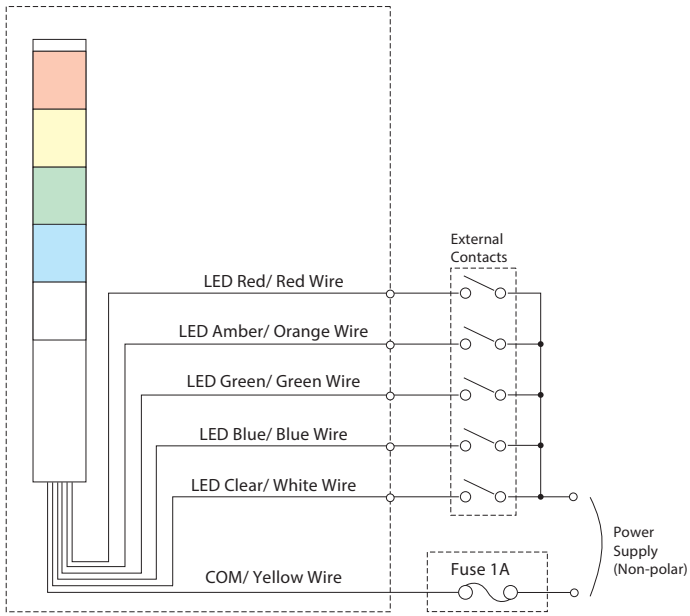

MP/MPS

Signal Tower

- LED
- IP65
- Ø30
- Cable
- NPN/PNP
Open-collector

MPS

MP

Super slim 30mm silver body Signal Tower, ideal for small devices.

FEATURES

- PATLITE's exclusive hybrid prism-cut lens designed for enhanced visibility from any direction and distance.
- Double-insulated construction for enhanced durability and safety in the work environment.
- Direct mount installation with just a single hole.
- Interchangeable Modules need no re-wiring, even after installation.
- Main body is constructed of superior impact and heat resistant ABS resin.
- Lens is made of superior weather resistant and light translucent AS resin.
- Available Colors are in Red, Amber, Green, Blue, and Clear/White.
- Conforms to the CE requirements.
- UL Recognized Components (File No. E215660)

Optional MP-B Buzzer
(See Pg. 193)

Easy to add and remove

- When adding or removing modules, the center shaft that matches the amount of tiers has to be purchased.

Interchangeable LED Modules

Changeable color sequence: Easy to add/ remove up to 5 colored modules even after installation.

Note: LED modules of the same color within a signal tower will light up simultaneously.

Wiring doesn't change

- The LED Module colors correspond to the wiring, so re-wiring is not necessary.

How to Order

Dimensions (Unit: mm)

MP Type

Height
1 Tier : 265
2 Tiers : 300
3 Tiers : 335
4 Tiers : 370
5 Tiers : 405

MPS Type

Height
1 Tier : 90
2 Tiers : 125
3 Tiers : 160
4 Tiers : 195
5 Tiers : 230

Wiring

- MP/MPS Contact/ Switch