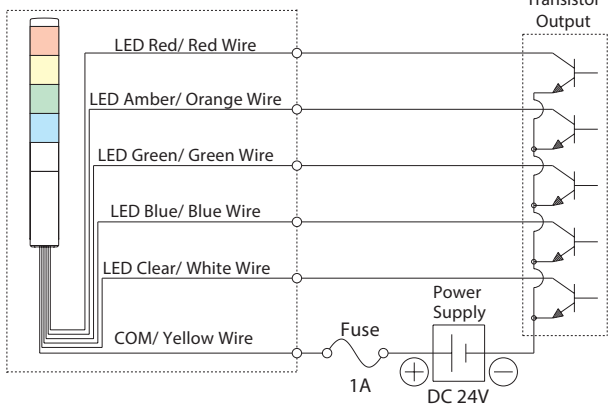

- MP/MPS NPN Open Collector