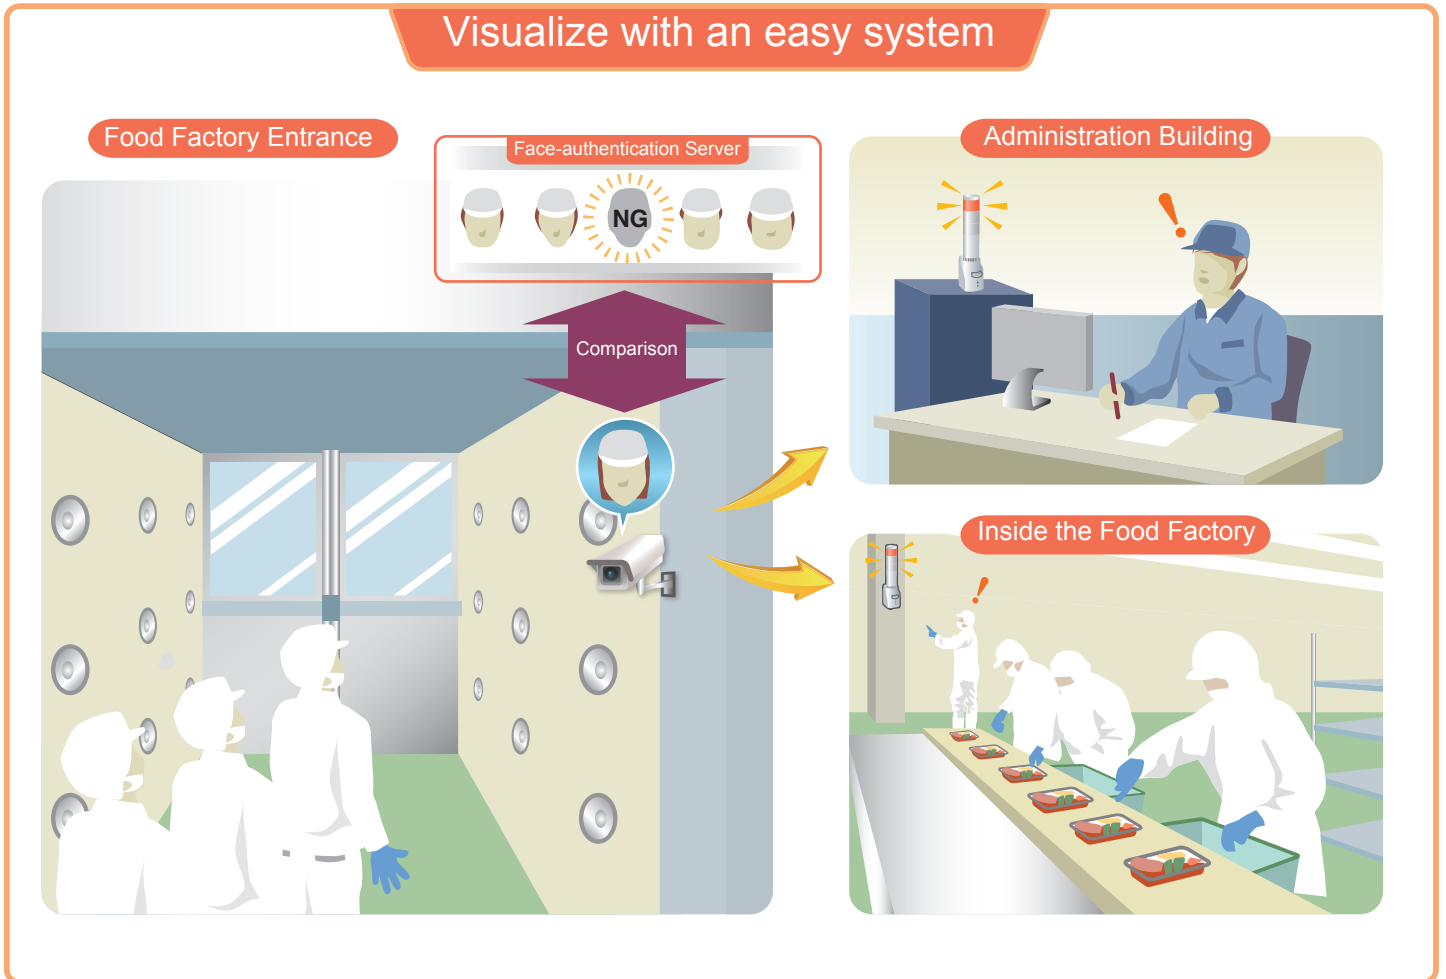

Food Safety

Lock-out unauthorized personnel!

Visualize with an easy system

Implementation Merit

Before Implementing

The Inability to immediately distinguish between authorized and unauthorized personnel.

Even with a camera installed, immediate notification may not be possible.

After Implementing

Using a face authentication system in conjunction with the network monitor Signal Tower will immediately trigger an alarm when an unauthorized operator attempts to enter a secure area.

Configuration/Application

Configuration

[Network Camera]

[Patlite]
NH Series

Application

Face-authentication-linked System

Face authentication systems can be integrated with the network monitor Signal Tower as a surveillance system to announce an event in a timely manner.